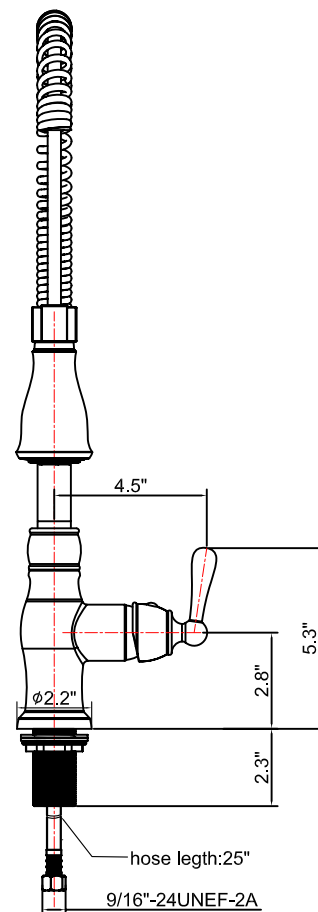

# Single handle kitchen faucet with Spring Spout

### Feature:

- Metal lever handle
- With spring spout
- Single-hole installation options
- Drip-free Ceramic cartridge
- 1.8 gallons per minute Max at 60 psi
- Solid brass waterway

### Model No./Colors/Finishes:

- 813B-CP Polished Chrome
- 813B-BN Brush Nickel PVD
- 813B-NB Nobel Bronze
- 813B-ORB Oil Rubbed Bronze
- 813B-PB Polished Brass PVD

Product Diagram