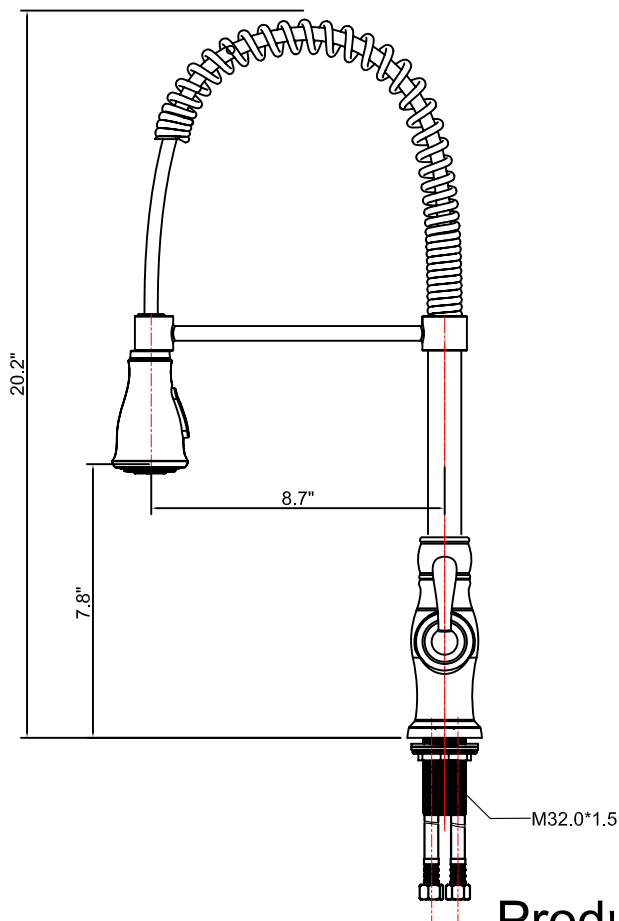

Model No./Colors/Finishes:

- 813B-CP Polished Chrome
- 813B-BN Brush Nickel PVD
- 813B-NB Nobel Bronze
- 813B-ORB Oil Rubbed Bronze
- 813B-PB Polished Brass PVD

Product Diagram