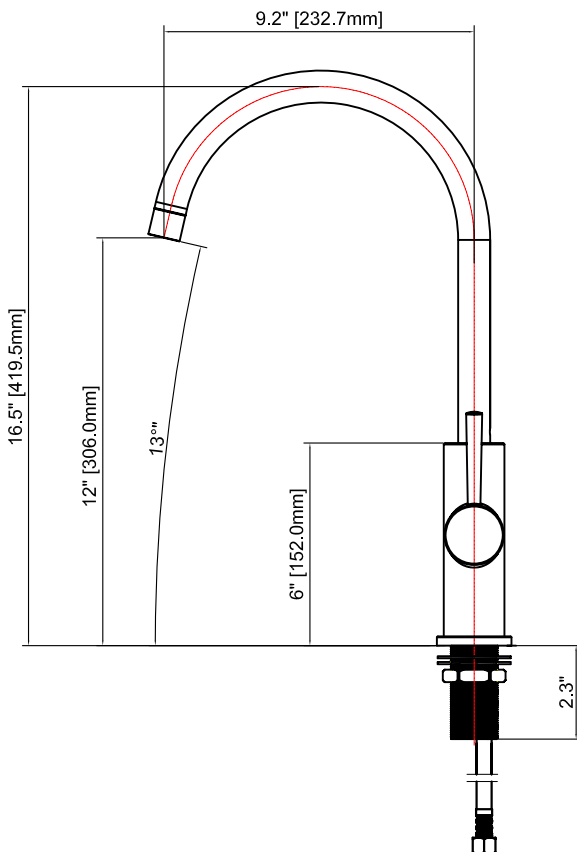

Single lever Handle kitchen Faucet 819S Series

Feature:

- Metal lever handle
- Single-hole installation options
- Drip-free Ceramic cartridge
- 1.5 gallons per minute Max at 60 psi
- Solid brass waterway

Codes/Standards Applicable:

Complies with:

- NSF 61-9
- ANSI/ASME A112.18.1
- CSA B125-1
- IAPMO/UPC/CUPC
- AB1953

Model No./Colors/Finishes:

- 819S-CP Polished Chrome
- 819S-BN Brush Nickel PVD
- 819S-NB Nobel Bronze
- 819S-ORB Oil Rubbed Bronze
- 819S-PB Polished Brass PVD

Product Diagram