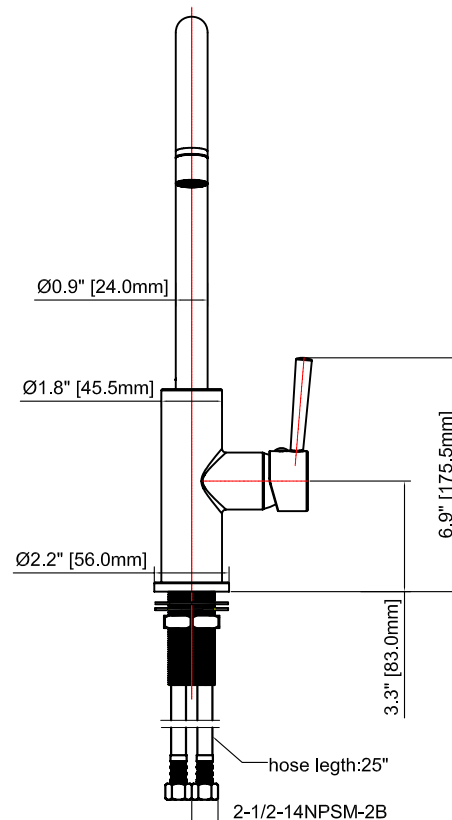

Single lever Handle kitchen Faucet 819S Series

Feature:

- Metal lever handle
- Single-hole installation options
- Drip-free Ceramic cartridge
- 1.5 gallons per minute Max at 60 psi
- Solid brass waterway

Codes/Standards Applicable:

Complies with:

- NSF 61-9
- ANSI/ASME A112.18.1
- CSA B125-1
- IAPMO/UPC/CUPC
- AB1953

Model No./Colors/Finishes:

- 819S-CP Polished Chrome
- 819S-BN Brush Nickel PVD
- 819S-NB Nobel Bronze
- 819S-ORB Oil Rubbed Bronze
- 819S-PB Polished Brass PVD

Product Diagram