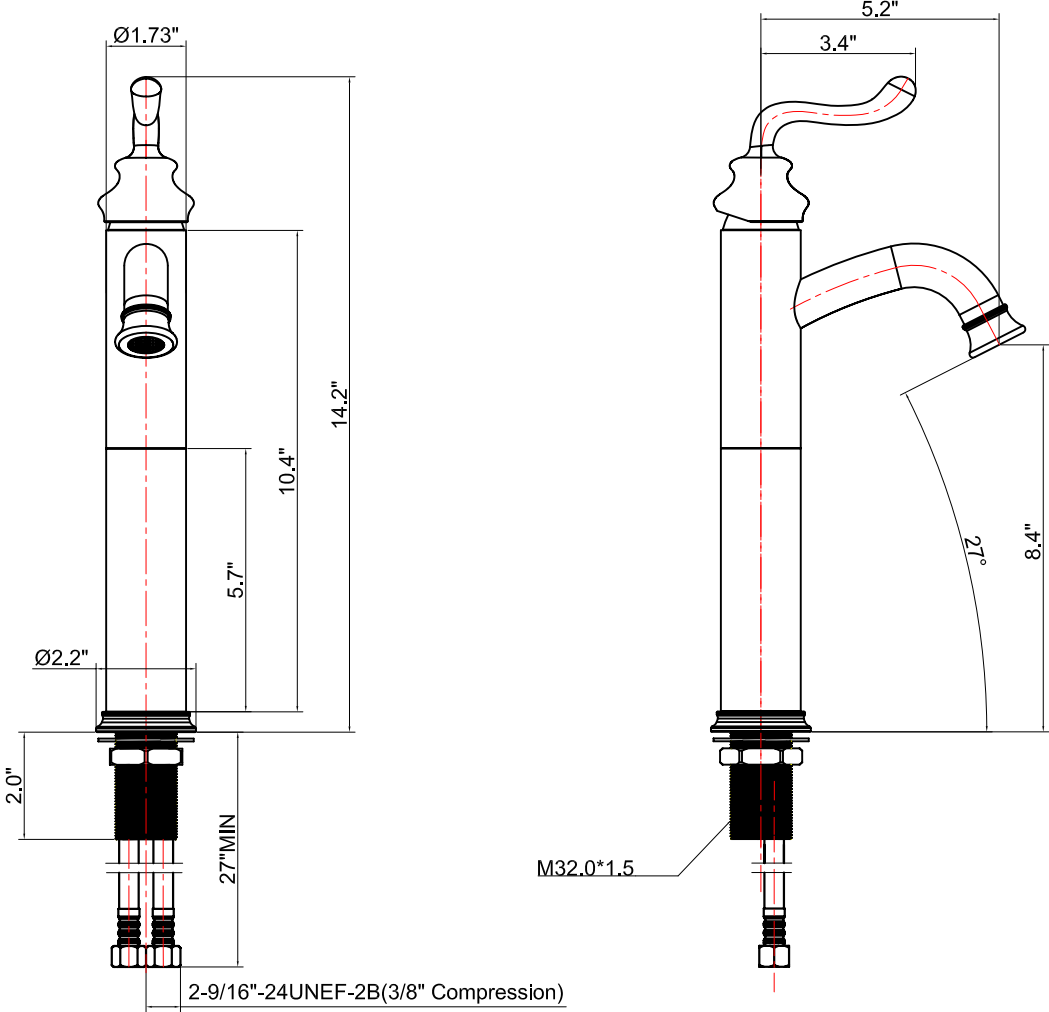

Model No./Colors/Finishes:

- 415GH-CP Polished Chrome
- 415GH-BN Brush Nickel PVD
- 415GH-NB Nobel Bronze
- 415GH-ORB Oil Rubbed Bronze
- 415GH-PB Polished Brass PVD

Product Diagram