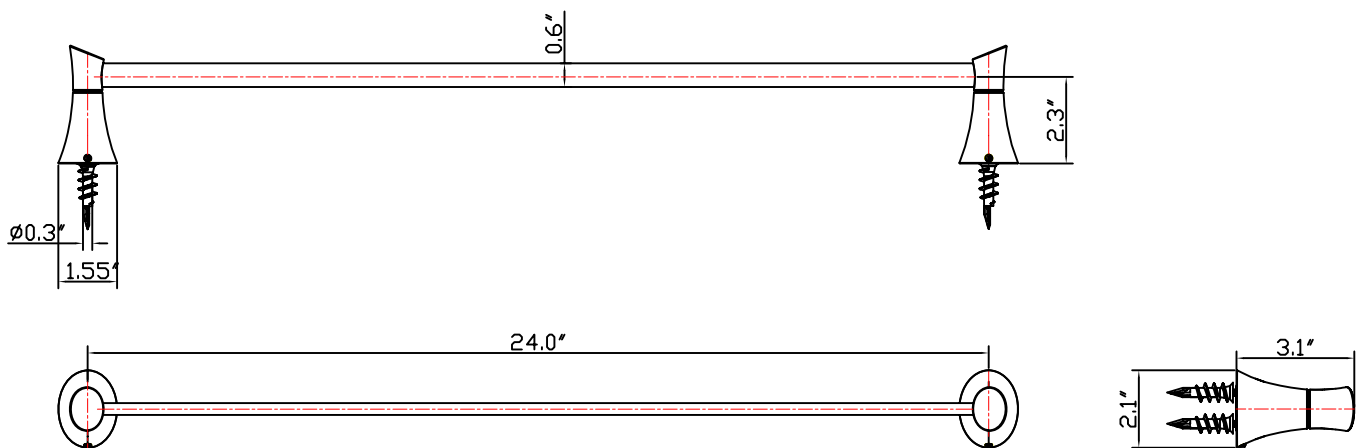

24" Towel Bar

125B Series

Feature:

- 24" Towel Bar
- Metal Seat
- Meter Structure
- Easy Installation

Model No./Colors/Finishes:

- 125B-CP Polished Chrome
- 125B-BN Brush Nickel PVD
- 125B-NB Nobel Bronze
- 125B-ORB Oil Rubbed Bronze
- 125B-PB Polished Brass PVD

Product Diagram