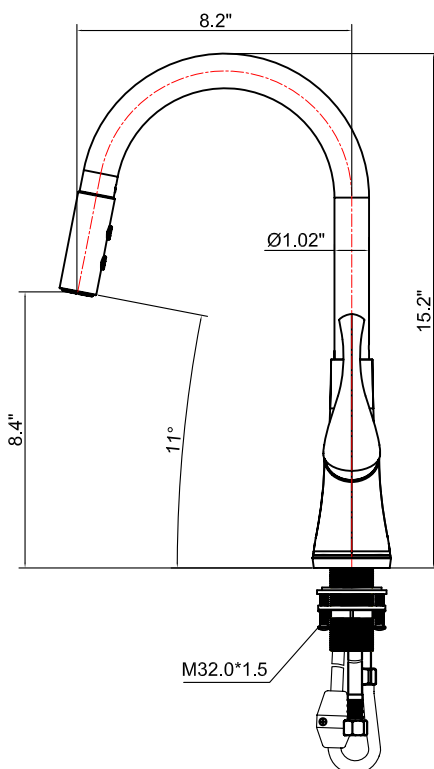

Single handle kitchen faucet with pull-down Spout 812G Series

Feature:

- Metal lever handle
- With pull-down spout
- Single-hole installation options
- Drip-free Ceramic cartridge
- 1.8 gallons per minute Max at 60 psi
- Solid brass waterway

Codes/Standards Applicable:

Complies with:

- NSF 61-9
- ANSI/ASME A112.18.1
- CSA B125-1
- IAPMO/UPC/CUPC
- AB1953
- CEC Standard

Model No./Colors/Finishes:

- 812G-CP Polished Chrome
- 812G-BN Brush Nickel PVD
- 812G-NB Nobel Bronze
- 812G-ORB Oil Rubbed Bronze
- 812G-PB Polished Brass PVD

Product Diagram