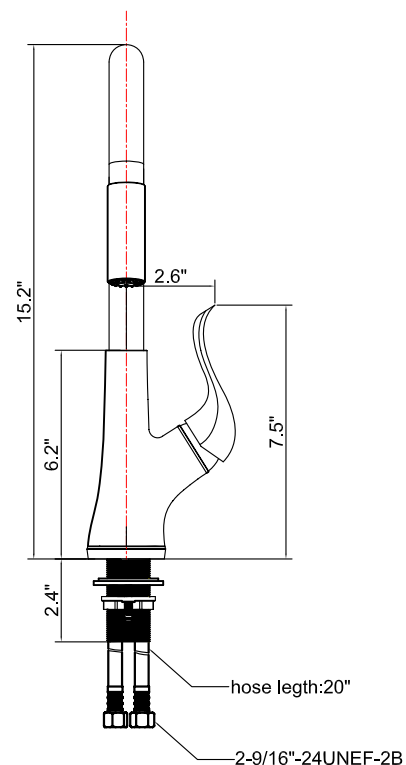

Single handle kitchen faucet with pull-down Spout 812G Series

Feature:

- Metal lever handle
- With pull-down spout
- Single-hole installation options
- Drip-free Ceramic cartridge
- 1.8 gallons per minute Max at 60 psi
- Solid brass waterway

Codes/Standards Applicable:

Complies with:

- NSF 61-9
- ANSI/ASME A112.18.1
- CSA B125-1
- IAPMO/UPC/CUPC
- AB1953
- CEC Standard

Model No./Colors/Finishes:

- 812G-CP Polished Chrome
- 812G-BN Brush Nickel PVD
- 812G-NB Nobel Bronze
- 812G-ORB Oil Rubbed Bronze
- 812G-PB Polished Brass PVD

Product Diagram