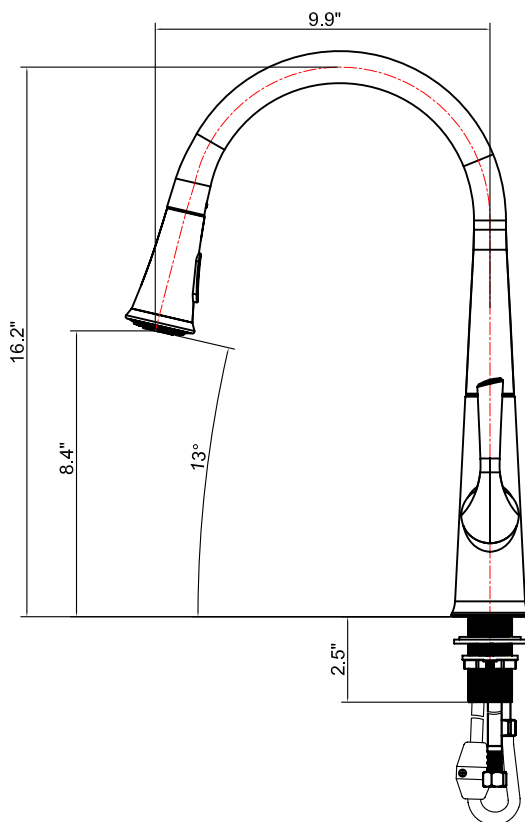

Model No./Colors/Finishes:

- 812D-CP Polished Chrome
- 812D-BN Brush Nickel PVD
- 812D-ORB Oil Rubbed Bronze

Product Diagram