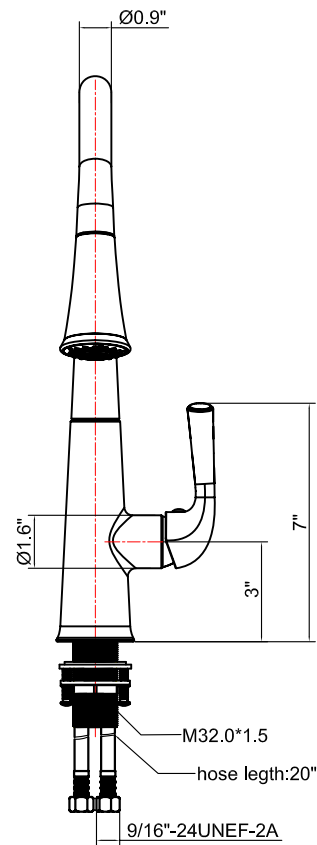

Model No./Colors/Finishes:

- 812D-CP Polished Chrome
- 812D-BN Brush Nickel PVD
- 812D-ORB Oil Rubbed Bronze

Product Diagram