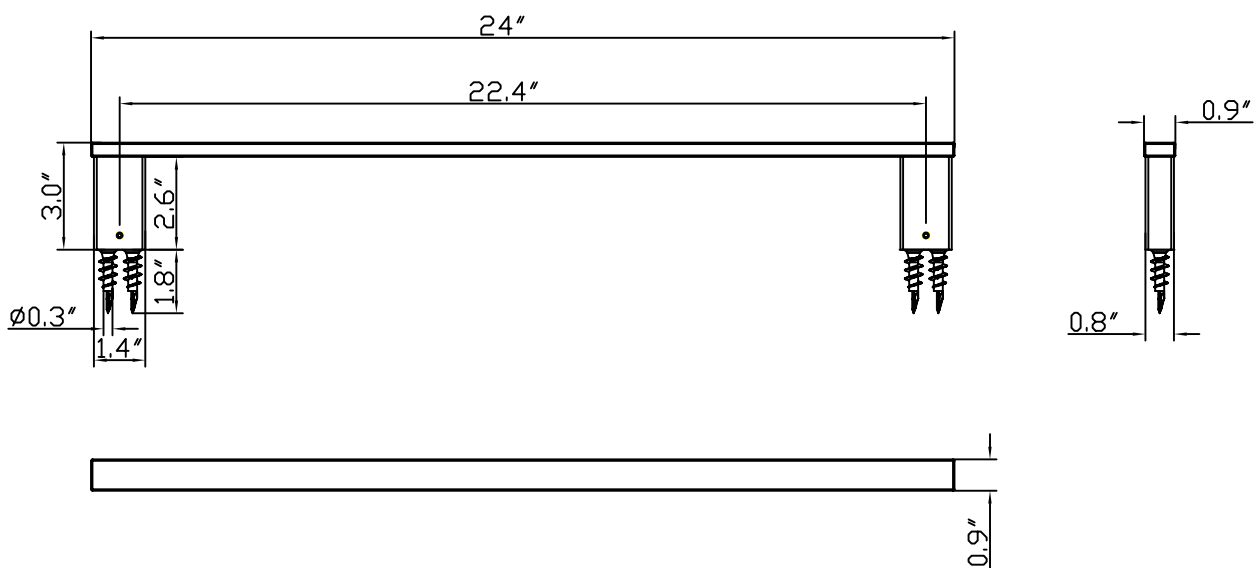

Product Diagram