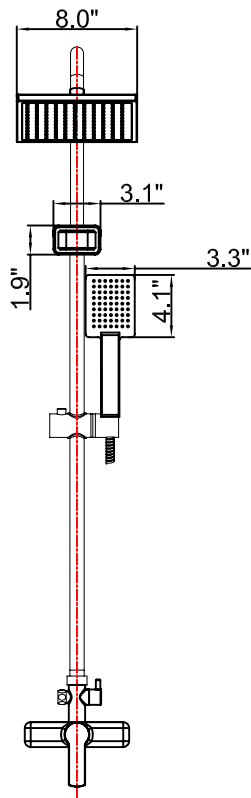

# Shower System 127S Series

## Feature:

- Metal handle
- Single function Handheld Shower rainshower head
- Max Flow Rate 2.5GPM per minute for handheld shower and rainshower head
- Metal shower hose connection
- Solid Brass Waterway

## Model No./Colors/Finishes:

- 127S-CP Polished Chrome
- 127S-BN Brush Nickel PVD