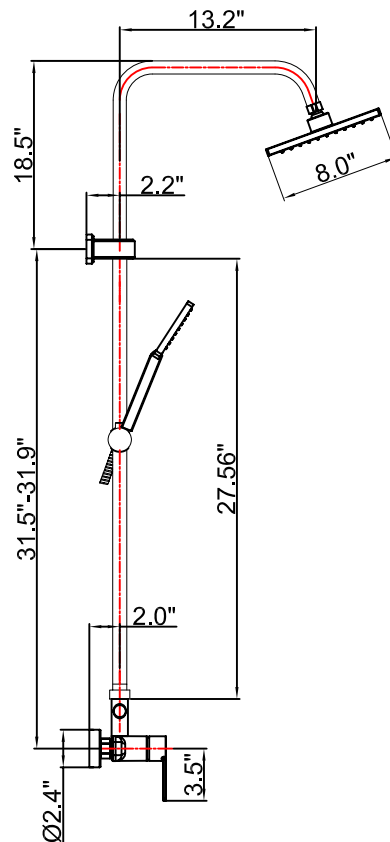

# Shower System 127S Series

## Feature:

- Metal handle
- Single function Handheld Shower rainshower head
- Max Flow Rate 2.5GPM per minute for handheld shower and rainshower head
- Metal shower hose connection
- Solid Brass Waterway

## Product Diagram