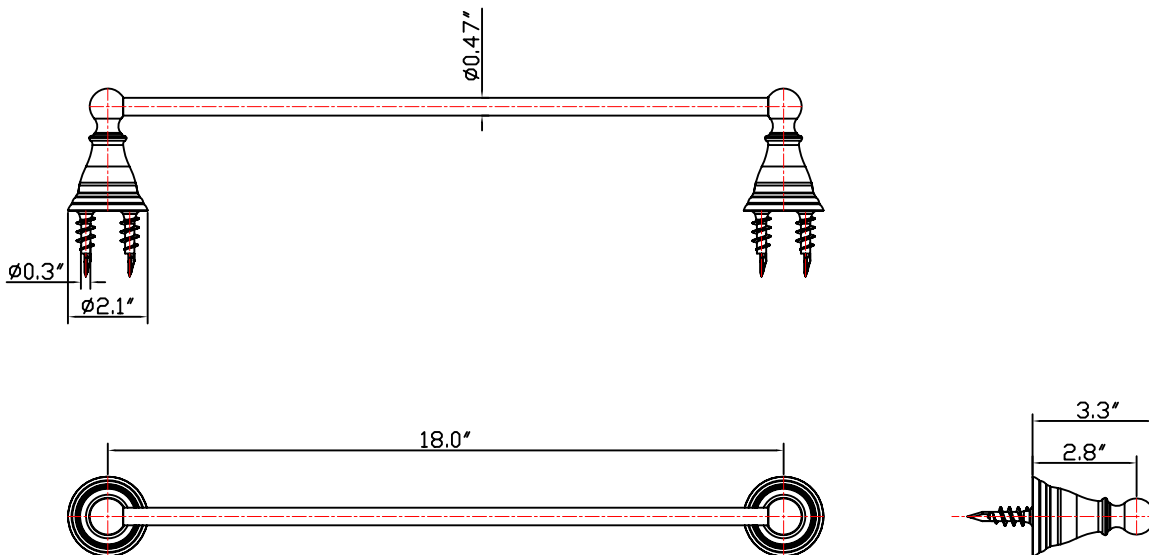

18" Towel Bar

126A Series

Feature:

- 18" Towel Bar
- Metal Seat
- Meter Structure
- Easy Installation

Model No./Colors/Finishes:

- 126A-CP Polished Chrome
- 126A-BN Brush Nickel PVD
- 126A-NB Nobel Bronze
- 126A-ORB Oil Rubbed Bronze
- 126A-PB Polished Brass PVD

Product Diagram