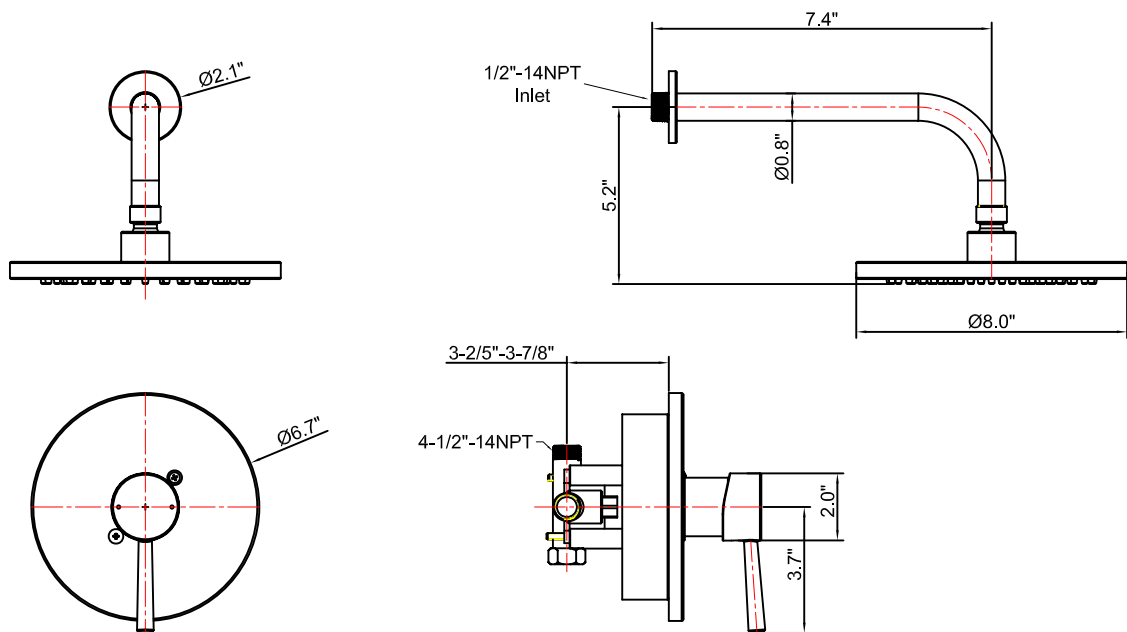

Model No./Colors/Finishes:

- 128A-CP Polished Chrome
- 128A-BN Brush Nickel PVD
- 128A-NB Nobel Bronze
- 128A-ORB Oil Rubbed Bronze
- 128A-PB Polished Brass PVD