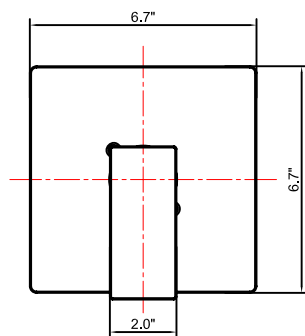

Single handle Tub&Shower faucet with Stop Value 128F Series

Feature:

- Metal lever handle
- Drip-free Ceramic cartridge
- With pressure balance
- 2.0 gallons per minute Max at 80 psi
- Solid brass waterway
- One function shower head

Product Diagram