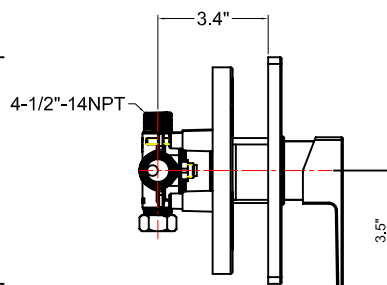

Single handle Tub&Shower faucet with Stop Value 128F Series

Feature:

- Metal lever handle
- Drip-free Ceramic cartridge
- With pressure balance
- 2.0 gallons per minute Max at 80 psi
- Solid brass waterway
- One function shower head

Product Diagram