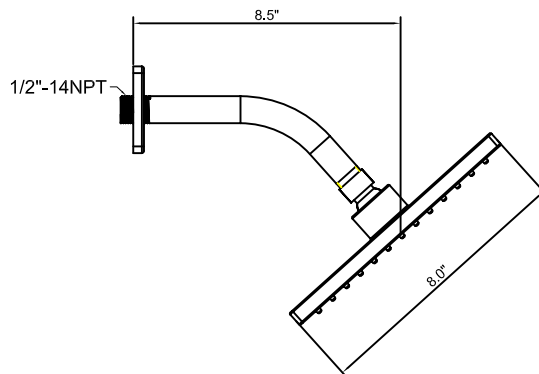

Single handle Tub&Shower faucet with Stop Value 128F Series

Feature:

- Metal lever handle
- Drip-free Ceramic cartridge
- With pressure balance
- 2.0 gallons per minute Max at 80 psi
- Solid brass waterway
- One function shower head

Product Diagram