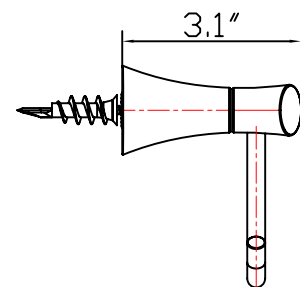

Tissue Holder 125P Series

Feature:

- Tissue Holder
- Metal Seat
- Meter Structure
- Easy Installation

Model No./Colors/Finishes:

- 125P-CP Polished Chrome
- 125P-BN Brush Nickel PVD
- 125P-NB Nobel Bronze
- 125P-ORB Oil Rubbed Bronze
- 125P-PB Polished Brass PVD

Product Diagram
