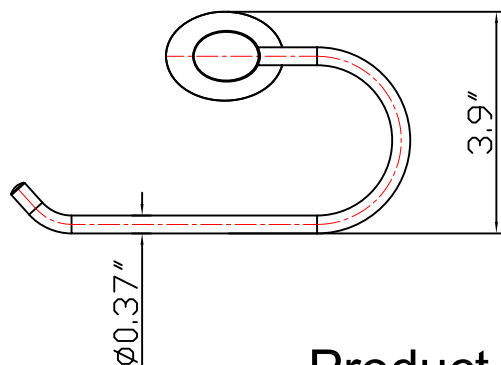

Tissue Holder 125P Series

Feature:

- Tissue Holder
- Metal Seat
- Meter Structure
- Easy Installation

Model No./Colors/Finishes:

- 125P-CP Polished Chrome
- 125P-BN Brush Nickel PVD
- 125P-NB Nobel Bronze
- 125P-ORB Oil Rubbed Bronze
- 125P-PB Polished Brass PVD

Product Diagram
