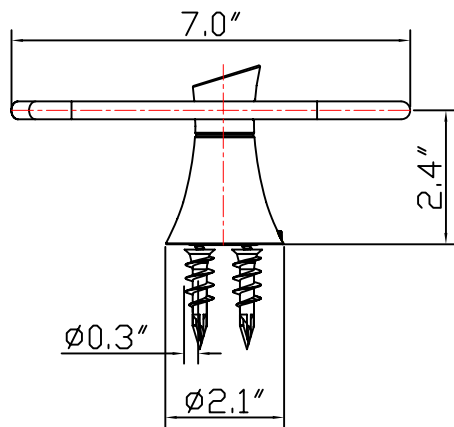

Tissue Holder 125P Series

Feature:

- Tissue Holder
- Metal Seat
- Meter Structure
- Easy Installation

Model No./Colors/Finishes:

- 125P-CP Polished Chrome
- 125P-BN Brush Nickel PVD
- 125P-NB Nobel Bronze
- 125P-ORB Oil Rubbed Bronze
- 125P-PB Polished Brass PVD

Product Diagram
