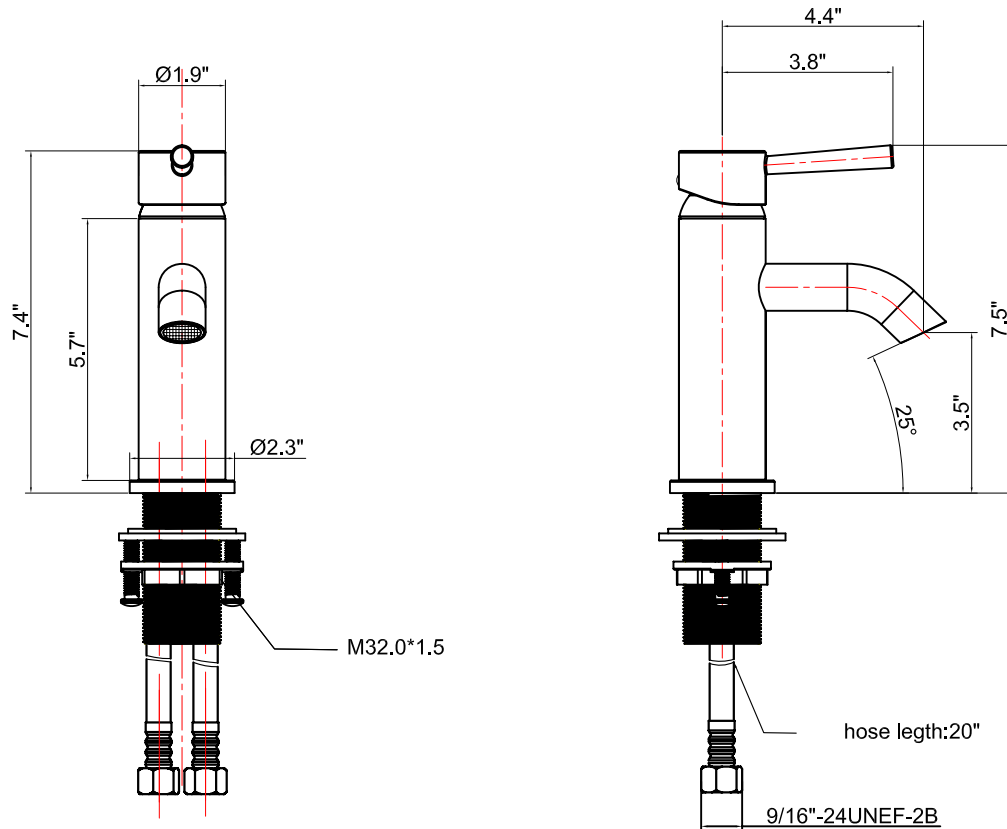

Single Handle Lavatory Faucet 415A Series

Feature:

- Metal lever handle
- Single-hole installation options
- Drip-free Ceramic cartridge
- 1.2 gallons per minute Max at 60 psi
- Solid brass waterway

Codes/Standards Applicable:

Complies with:

- NSF 61-9
- ANSI/ASME A112.18.1
- CSA B125-1
- IAPMO/UPC/CUPC
- AB1953
- CEC

Model No./Colors/Finishes:

- 415A-CP Polished Chrome
- 415A-BN Brush Nickel PVD
- 415A-NB Nobel Bronze
- 415A-ORB Oil Rubbed Bronze
- 415A-PB Polished Brass PVD

Product Diagram