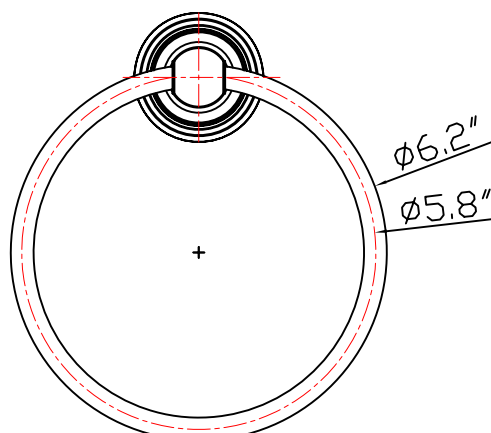

Towel Ring

126T Series

Feature:

- Towel Ring
- Metal Seat
- Meter Structure
- Easy installation

Model No./Colors/Finishes:

- 126T-CP Polished Chrome
- 126T-BN Brush Nickel PVD
- 126T-NB Nobel Bronze
- 126T-ORB Oil Rubbed Bronze
- 126T-PB Polished Brass PVD

Product Diagram
