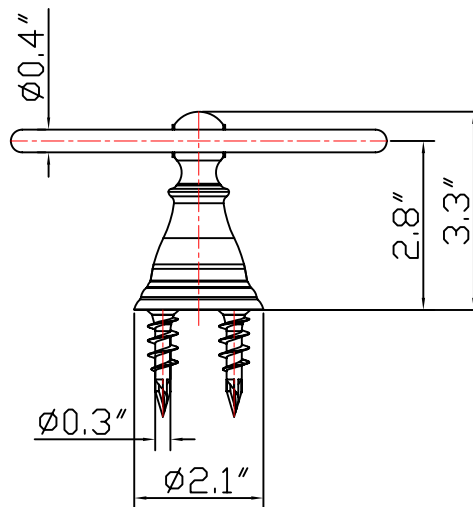

Towel Ring

126T Series

Feature:

- Towel Ring
- Metal Seat
- Meter Structure
- Easy installation

Model No./Colors/Finishes:

- 126T-CP Polished Chrome
- 126T-BN Brush Nickel PVD
- 126T-NB Nobel Bronze
- 126T-ORB Oil Rubbed Bronze
- 126T-PB Polished Brass PVD

Product Diagram
