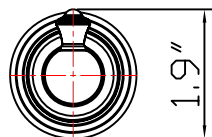

Robe Hook

126H Series

Feature:

- Robe Hook
- Metal Seat
- Meter Structure
- Easy installation

Model No./Colors/Finishes:

- 126H-CP Polished Chrome
- 126H-BN Brush Nickel PVD
- 126H-NB Nobel Bronze
- 126H-ORB Oil Rubbed Bronze
- 126H-PB Polished Brass PVD