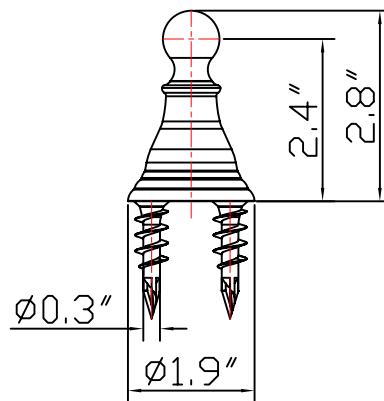

Robe Hook

126H Series

Feature:

- Robe Hook
- Metal Seat
- Meter Structure
- Easy installation

Model No./Colors/Finishes:

- 126H-CP Polished Chrome
- 126H-BN Brush Nickel PVD
- 126H-NB Nobel Bronze
- 126H-ORB Oil Rubbed Bronze
- 126H-PB Polished Brass PVD

Product Diagram
