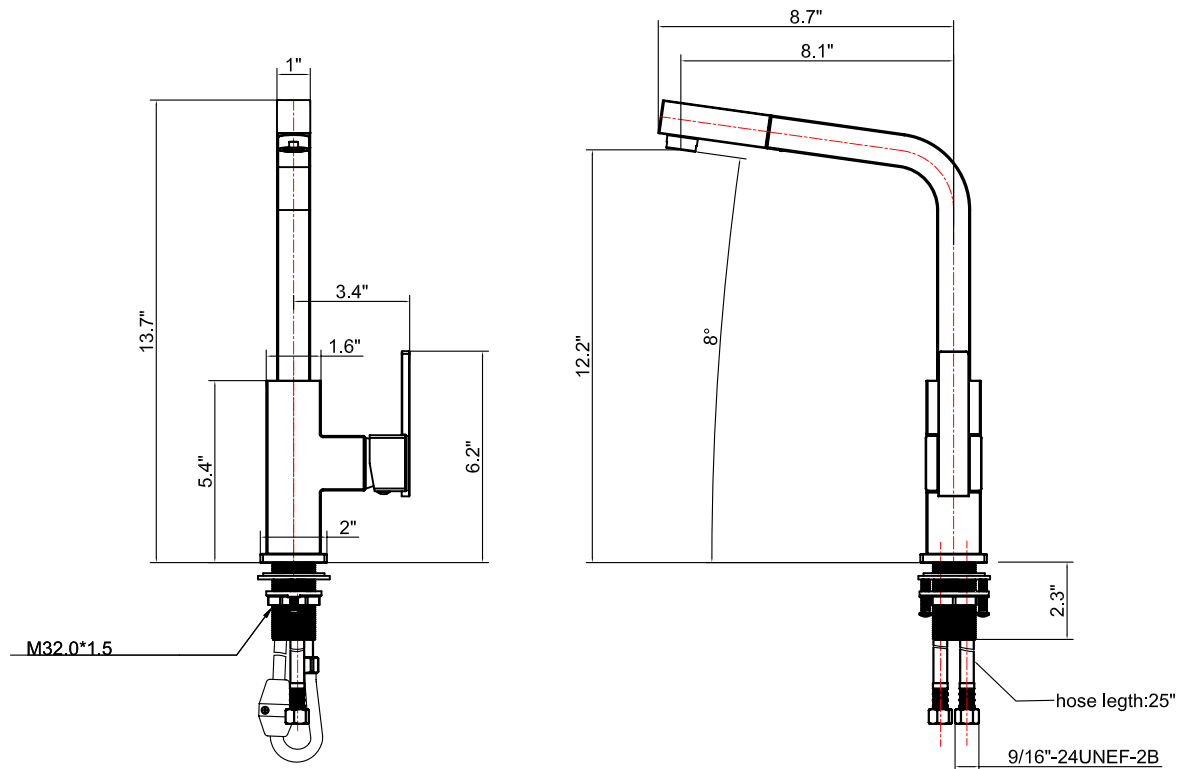

Single handle kitchen faucet with pull-out Spout 811S Series

Feature:

- Metal lever handle
- With pull-out spout
- Single-hole installation options
- Drip-free Ceramic cartridge
- 1.8 gallons per minute Max at 60 psi
- Solid brass waterway

Codes/Standards Applicable:

Complies with:

- NSF 61-9
- ANSI/ASME A112.18.1
- CSA B125-1
- IAPMO/UPC/CUPC
- AB1953
- CEC Standard

Model No./Colors/Finishes:

- 811S-CP Polished Chrome
- 811S-BN Brush Nickel PVD
- 811S-NB Nobel Bronze
- 811S-ORB Oil Rubbed Bronze
- 811S-PB Polished Brass PVD

Product Diagram