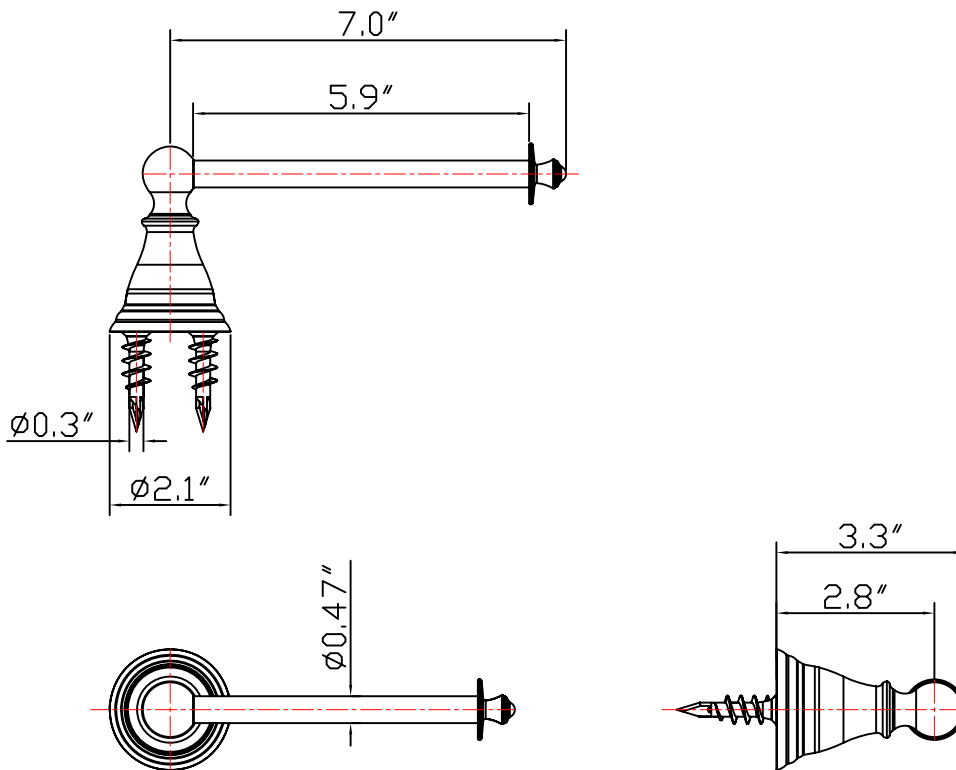

Tissue Holder

126P Series

Feature:

- Tissue Holder
- Metal Seat
- Meter Structure
- Easy Installation

Model No./Colors/Finishes:

- 126P-CP Polished Chrome
- 126P-BN Brush Nickel PVD
- 126P-NB Nobel Bronze
- 126P-ORB Oil Rubbed Bronze
- 126P-PB Polished Brass PVD

Product Diagram
